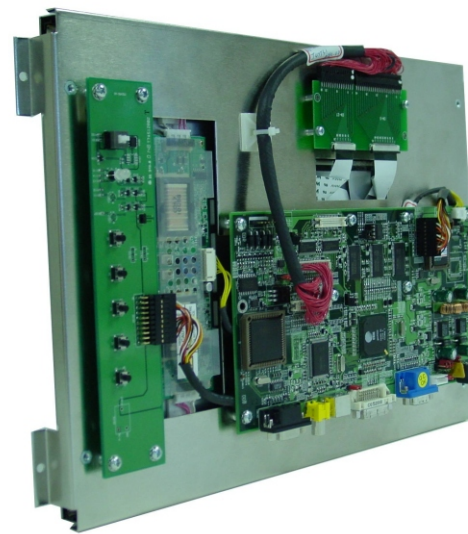

NL1509SP

NEC SMART PANEL

15" Plug and Play
Industrial LCD Monitor

Hi-Brightness TFT LCD: 400 nits

Hi-Contrast Ratio: 400:1

**Wide Viewing Angles:
60°L/R/D, 40°U**

Integrated LCD Controller

Integrated Backlight Inverter

On-Screen Display Controls

Thin Profile Packaging

NEC

www.bellmicro.com/flatpanel
Fpdmarketing@bellmicro.com
Nationwide Sales 1-800-995-1999

 **BELL MICROPRODUCTS**

Options

- DVI Input
- NTSC/PAL S-Video Input and Composite Input
- Integrated ELO Resistive Touch Screen Controller